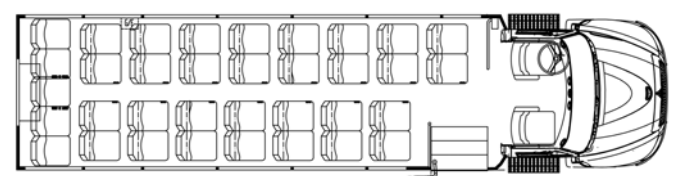

HC380 PLATINUM 35 PASSENGERS + ESCORT, REAR LUGGAGE

HC350 PLATINUM 31 PASSENGERS + ESCORT, REAR LUGGAGE

HC380 PLATINUM 39 PASSENGERS + ESCORT

HC350 PLATINUM 35 PASSENGERS + ESCORT

IC Bus A NAVISTAR COMPANY | 4201 Winfield Road, Warrenville, IL 60555